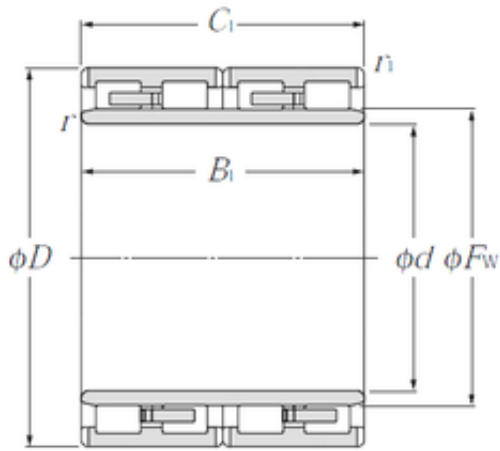

DSA Vacuum Pump Co., Ltd.

4R4429 NTN Cylindrical Roller Bearing

Bearing No. 4R4429

Size	220x320x210 mm
Bore Diameter	220 mm
Outer Diameter	320 mm
Width	210 mm
d	220 mm
Fw	248 mm
D	320 mm
B	210 mm
C	210 mm
r min.	2,5 mm
r1 min.	2,5 mm
Weight	60,5 Kg
Basic dynamic load rating (C)	1 550 kN

4R4429 Bearing 2D drawings and 3D CAD models