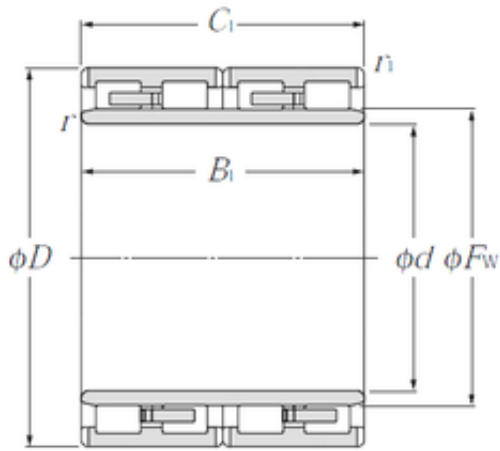

DSA Vacuum Pump Co., Ltd.

4R4416 NTN Cylindrical Roller Bearing

Bearing No. 4R4416

Size	220x310x225 mm
Bore Diameter	220 mm
Outer Diameter	310 mm
Width	225 mm
d	220 mm
Fw	245 mm
D	310 mm
B	225 mm
C	225 mm
r min.	2,5 mm
r1 min.	2,5 mm
Weight	54,9 Kg
Basic dynamic load rating (C)	1 480 kN

4R4416 Bearing 2D drawings and 3D CAD models